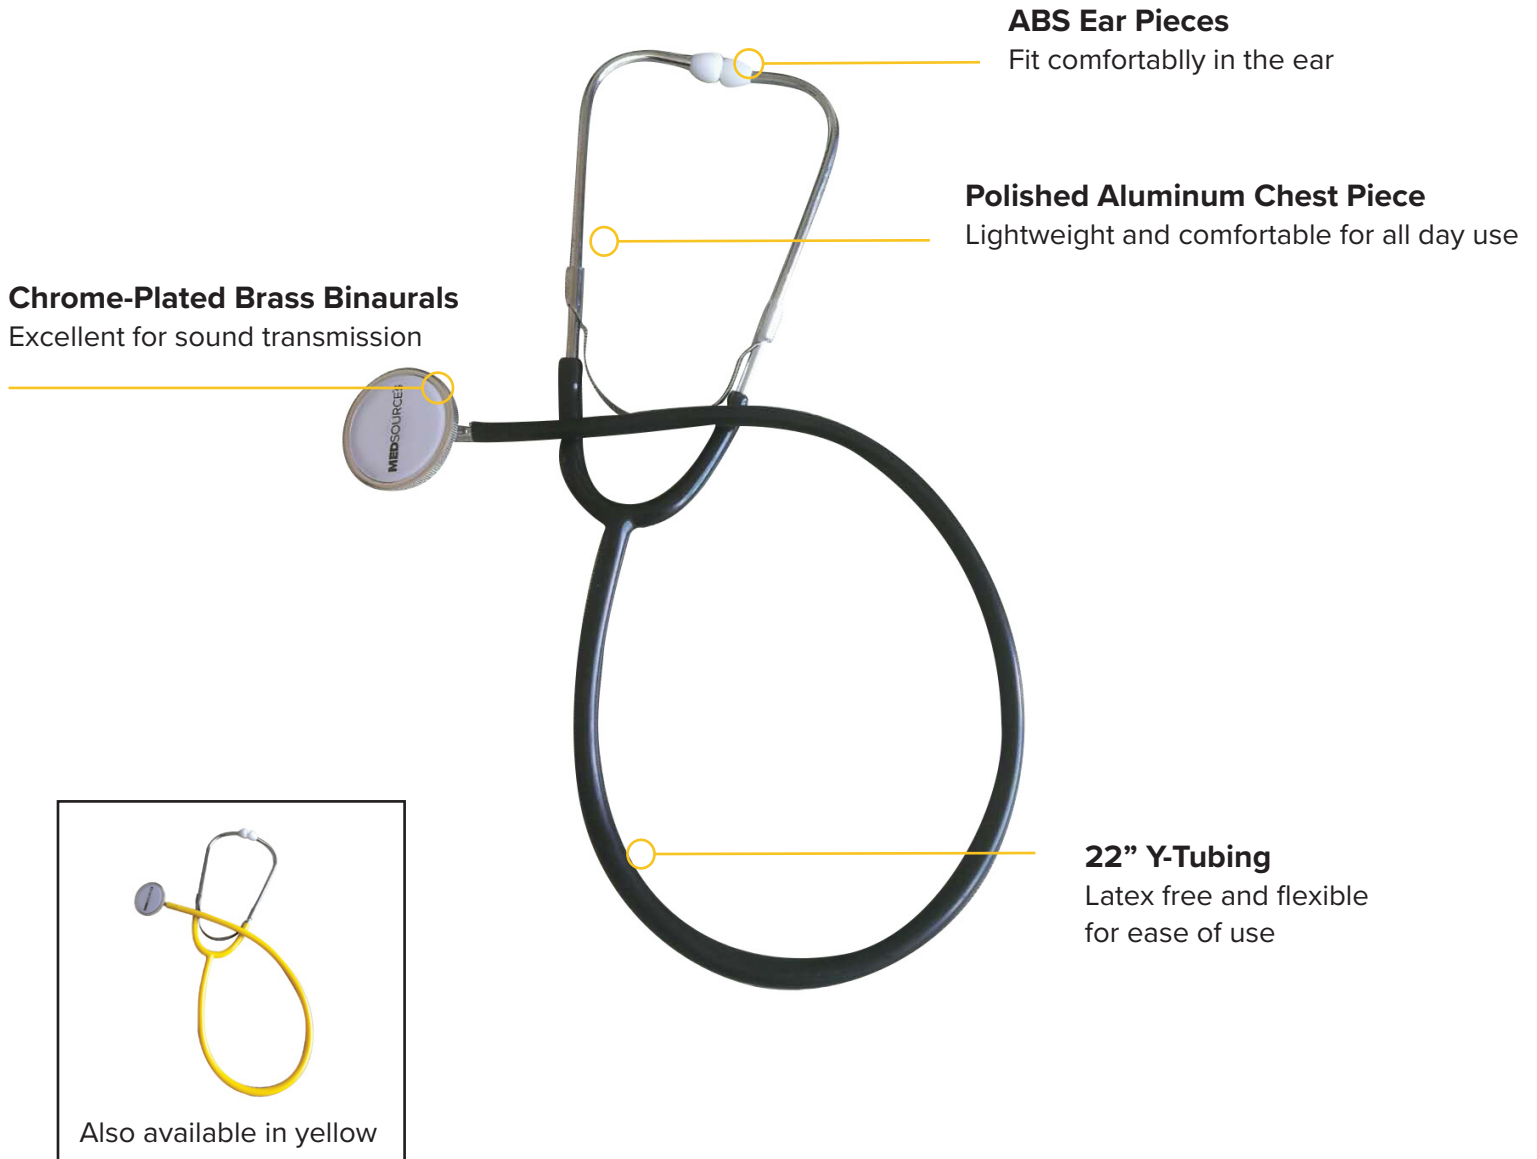

Single Head Stethoscope

The MedSource Single Head Stethoscope is an economical choice that does not compromise on sound quality. This unit features polished aluminum chest piece, latex-free 22" Y-tubing and chrome-plated brass binaurals.

www.medsourcelabs.com

Item #	Description	U of M
MS-70021	Single Head, Black	EA, 50/Case
MS-70025	Single Head, Yellow	EA, 50/Case