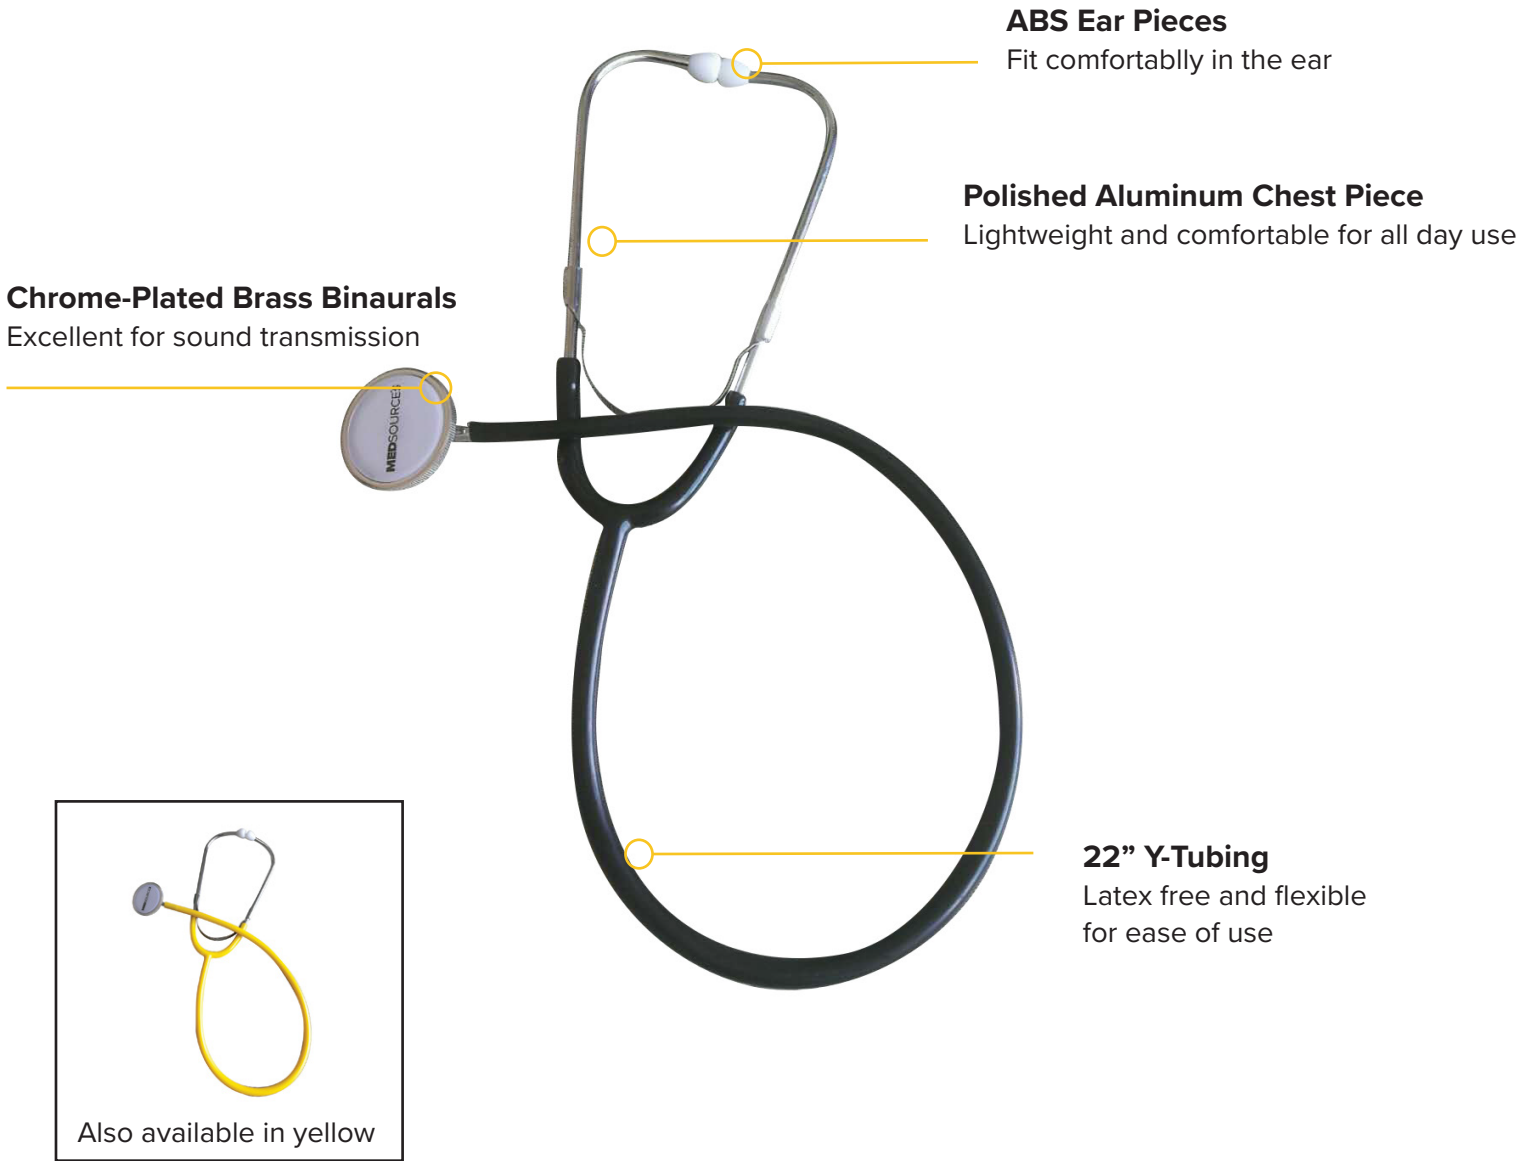

# Single Head Stethoscope

The MedSource Single Head Stethoscope is an economical choice that does not compromise on sound quality. This unit features polished aluminum chest piece, latex-free 22" Y-tubing and chrome-plated brass binaurals.

[www.medsourcelabs.com](http://www.medsourcelabs.com)

Item #	Description	U of M
MS-70021	Single Head, Black	EA, 50/Case
MS-70022	Single Head, Blue	EA, 50/Case
MS-70023	Single Head, Red	EA, 50/Case
MS-70025	Single Head, Yellow	EA, 50/Case